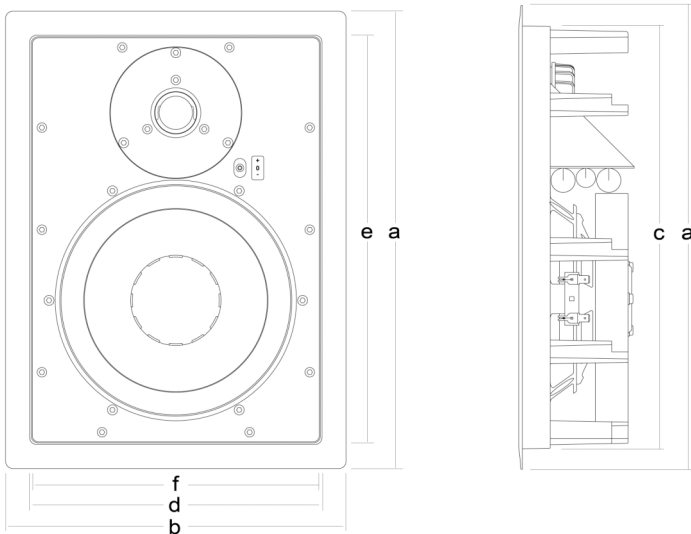

Technical Specifications IP 24

Sensitivity (2.83 V/1 m):	90 dB
IEC Long Term Power Handling:	150 watts
Impedance, Nominal:	4 ohms
Frequency Response: (± 3 dB)	40 Hz – 23 kHz
Dimensions (W x H):	286 x 385 mm (11.25" x 15.15")
Recommended Placing:	In-Wall
Remarks:	<ul style="list-style-type: none"> • 28 mm soft dome tweeter, 24 cm MSP woofer • audiophile grade crossover • gold plated terminals • adjustable tweeter level, $\pm 1,5$ dB • 15 mm thick MDF baffle • Aluminium frame and grille – corrosion free, painted semi-white (RAL 9003, paintable)

Aluminium mounting frame:	a Height:	385 mm (15.15")
	b Width:	286 mm (11.25")
Cut Out:	c Height:	351 mm (13.82")
	d Width:	252 mm (9.92")
Grille:	e Height:	343 mm (13.50")
	f Width:	244 mm (9.60")
Minimum depth required:		92 mm (3.62")
Minimum cavity volume:		30 liters (1.1 ft ³)