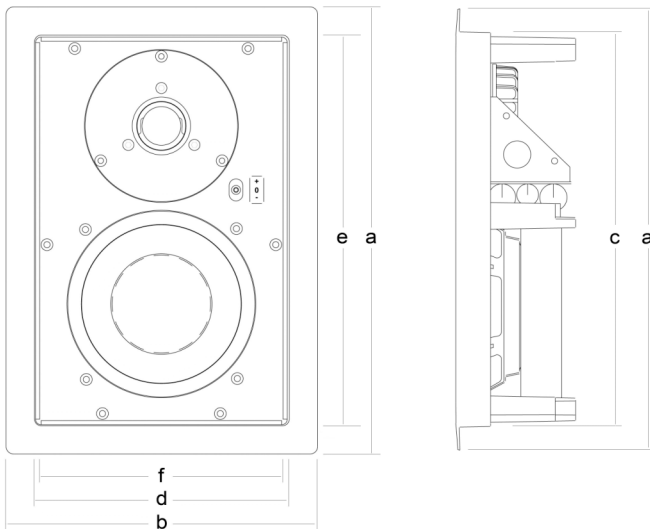

Technical Specifications IP 17

Sensitivity (2.83 V/1 m):	88 dB
IEC Long Term Power Handling:	150 watts
Impedance, Nominal:	8 ohms
Frequency Response: (± 3 dB)	45 Hz – 23 kHz
Dimensions (W x H):	225 x 325 mm (8.86" x 12.80")
Recommended Placing:	In-Wall
Remarks:	<ul style="list-style-type: none"> • 28 mm soft dome tweeter, 16.5 cm MSP woofer • audiophile grade crossover • gold plated terminals • adjustable tweeter level, $\pm 1,5$ dB • 15 mm thick MDF baffle • Aluminium frame and grille – corrosion free, painted semi-white (RAL 9003, paintable)

Aluminium mounting frame:	a	Height:	325 mm (12.80")
	b	Width:	225 mm (8.86")
Cut Out:	c	Height:	295 mm (11.61")
	d	Width:	194 mm (7.64")
Grille:	e	Height:	285 mm (11.22")
	f	Width:	185 mm (7.28")
Minimum depth required:			92 mm (3.62")
Minimum cavity volume:			15 liters (0.53 ft ³)